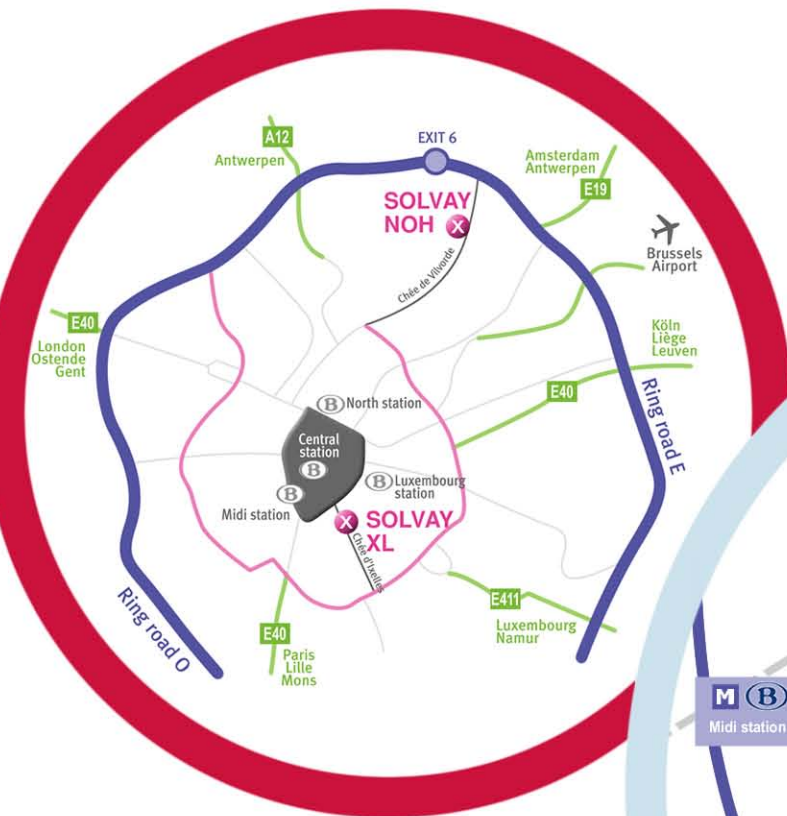

Solvay Headquarters access map

Rue du Prince Albert, 33 - 1050 Ixelles

Tel : +32 (0)2 509 61 11 - Fax : +32 (0)2 509 66 17

Office hours : 7h - 19h

Solvay, a Group active in Chemistry

Solvay is an international industrial Group active in Chemistry. It offers a broad range of products and solutions that contribute to improving quality of life.

The Group employs more than 19.000 people in 50 countries, the Headquarters is located in Brussels.

By car

In order to reach the Headquarters of Ixelles from the centre of Brussels, take ring road around the centre until the "porte de namur" and drive auto "chaussée d'Ixelles". **Three parking lots** are available for the employees and visitors. The **visitors** can use the parking lot on **78, rue keyenveld**.

SOLVAY IXELLES

Bicycle

Located in the centre of Brussels, the Headquarters of Ixelles has got an easy access thanks to cycle lanes. The parking for bicycles offers you all the convenience you need.

Public transport

- subway : stop "porte de Namur" : **3'**
- bus 12 : stop "Luxembourg station" + 15' by feet
- bus 54 : stop "Saint-Boniface" : **1'**
- bus 71 : stop "Saint-Boniface" : **1'**
- tramway 92 : stop "place Stéphanie" : **5'**
- tramway 94 : stop "place Stéphanie" : **5'**