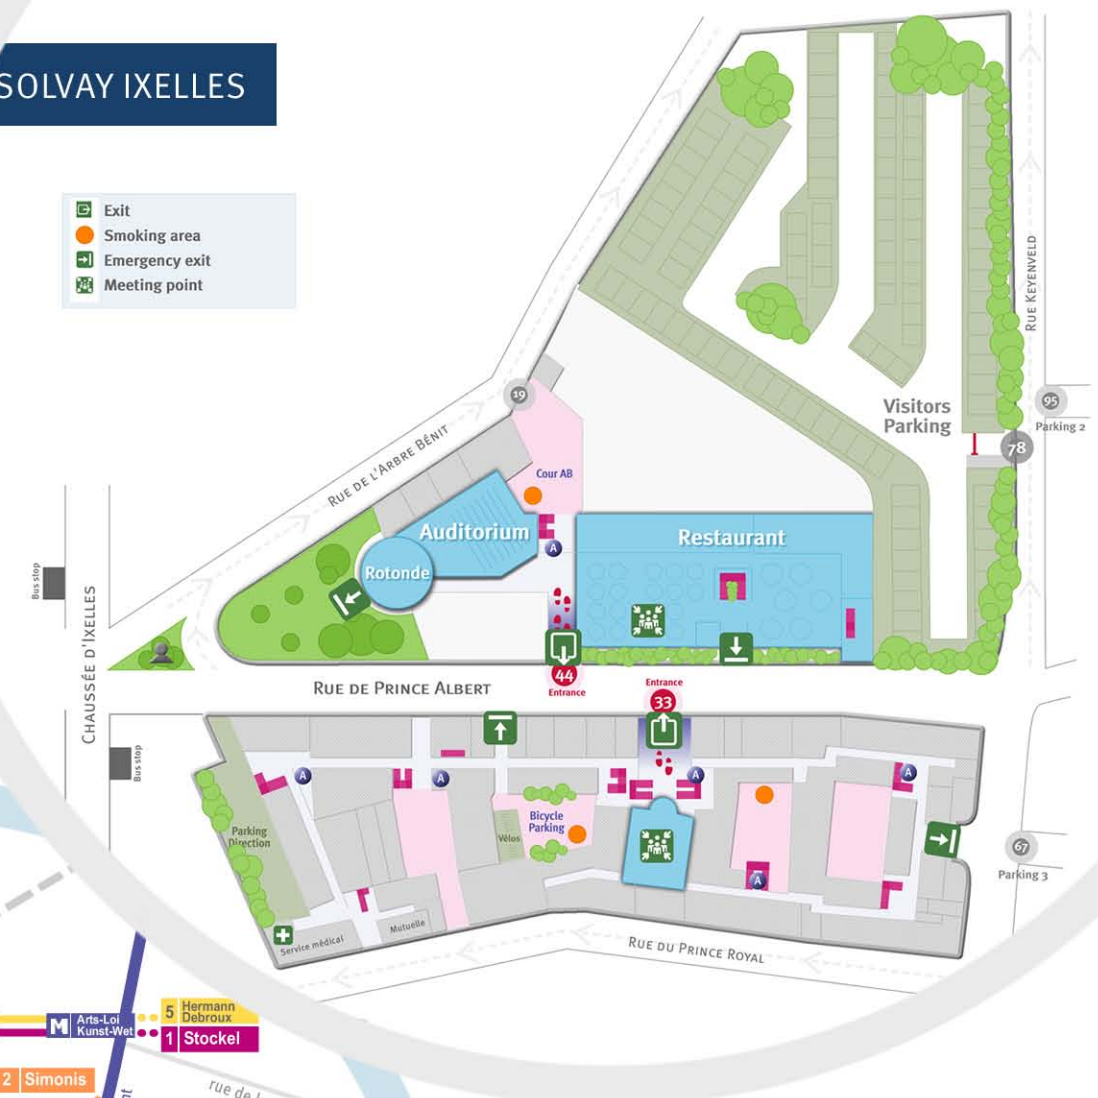

The Group employs more than 19.000 people in 50 countries, the Headquarters is located in Brussels.

By car

In order to reach the Headquarters of Ixelles from the centre of Brussels, take ring road around the centre until the "porte de namur" and drive auto "chaussée d'Ixelles". **Three parking lots** are available for the employees and visitors. The **visitors** can use the parking lot on **78, rue keyenveld**.

SOLVAY IXELLES

Bicycle

Located in the centre of Brussels, the Headquarters of Ixelles has got an easy access thanks to cycle lanes. The parking for bicycles offers you all the convenience you need.

Public transport

- subway : stop "porte de Namur" : **3'**
- bus 12 : stop "Luxembourg station" + 15' by feet
- bus 54 : stop "Saint-Boniface" : **1'**
- bus 71 : stop "Saint-Boniface" : **1'**
- tramway 92 : stop "place Stéphanie" : **5'**
- tramway 94 : stop "place Stéphanie" : **5'**