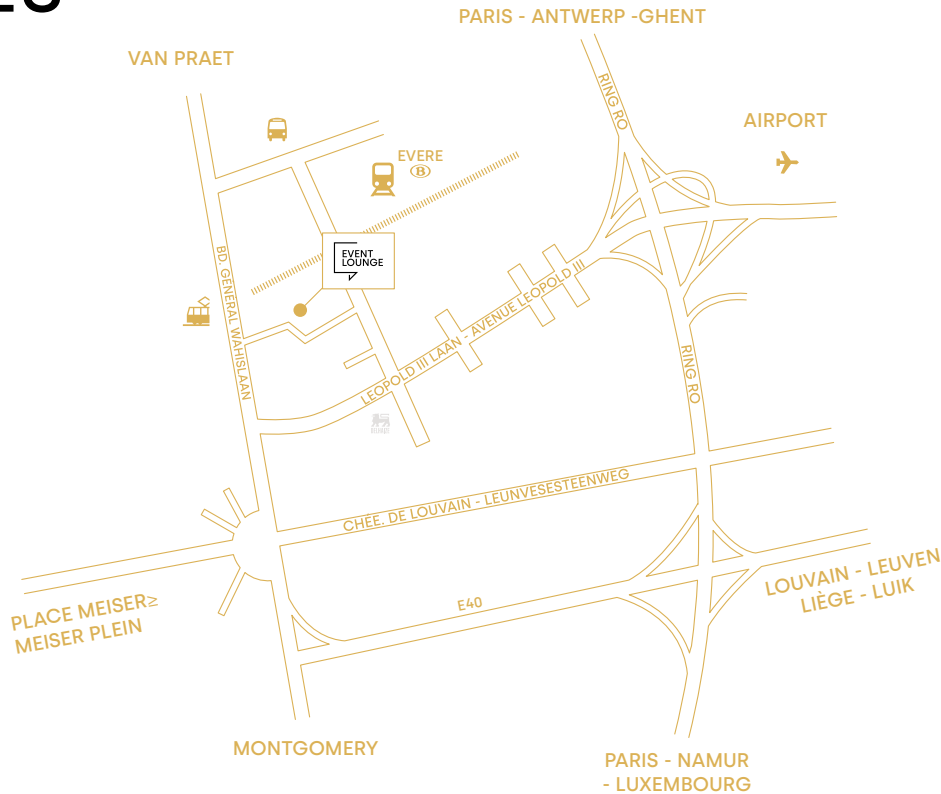

By Car

COMING FROM LOUVAIN (LEUVEN)/LIÈGE (LUIK)

1. Take the E40 towards Brussels;
2. Keep following the direction Brussels (don't turn right towards the Ring);
3. At the end of the E40 take the tunnel in direction Meiser;
4. Drive straight ahead and cross the Meiser large crossroad, keeping on the right;
5. You are now on the Generaal Wahislaan. After the Total petrol station (on your right-hand side) take the first street to your right;
6. You have now entered the street of Event Lounge, located 500m further on your left-hand side.

COMING FROM ANTWERP (ON A12)

1. Follow the direction Brussels Centre when arriving at the end of the A12;
2. At the roundabout Dikke Linde take the direction of Van Praet (Chinese Pavilion – Japanese Tower);
3. You are now on the Van Praet-laan which you keep following to the Van Praet bridge;
4. At the second traffic lights, turn left, under the Van Praet bridge, and take the Van Praet tunnel;
5. Drive straight ahead onto the Lambermontlaan, then the Generaal Wahislaan;
6. Drive past the Texaco petrol station on your left-hand side and make a U-turn onto the Generaal Wahislaan in the opposite direction;
7. After the Total petrol station (on your right-hand side) take the first street to your right;
8. You have now entered the street of Event Lounge, located 500m further on your left-hand side.